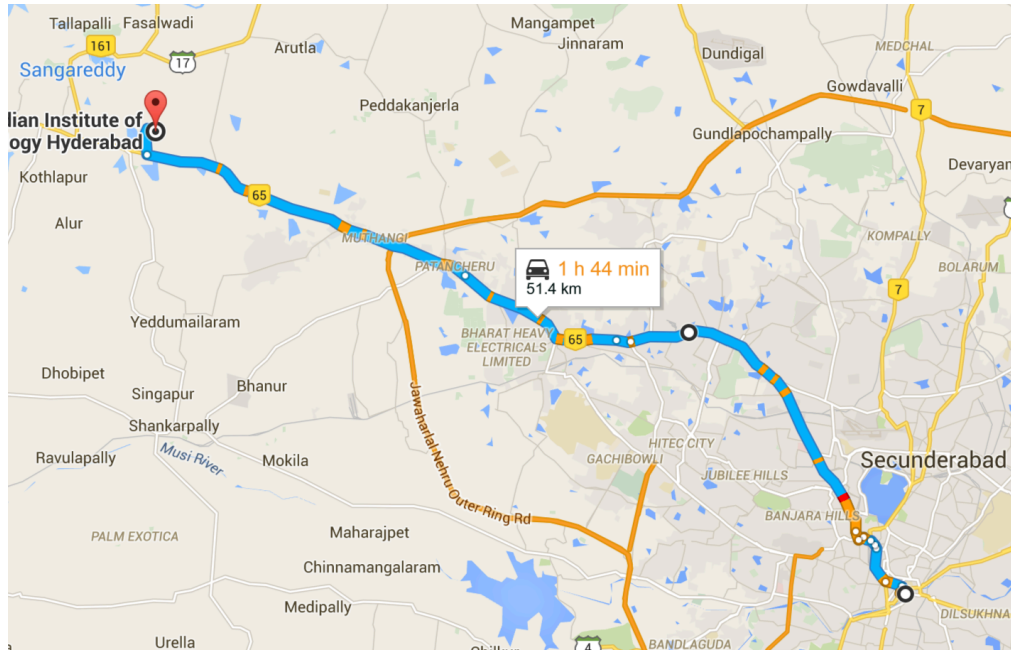

Steps to reach IITH from Airport

1. Get on ORR in Gandiguda from Airport Approach Road
2. Follow ORR to Muthangi, Hyderabad. Take exit 3 from ORR
3. Drive to Mumbai Hwy/NH 9 for 15 km, you will find the sign board of IITH on Right side

Steps to reach IITH from Mahatma Gandhi Bus Station (52 km)

1. Head north towards Mumbai Hwy/NH 65
2. Get Via Kukatpally, Patancheruvu
3. Follow ORR to Mumbai Hwy/NH 65
4. Merge onto ORR
5. Take exit towards Mumbai/NH65
6. Drive to Mumbai Hwy/NH 65 for 15 km, you will find the sign board of IITH on Right side

Steps to reach IITH from Secunderabad Railway Station

1. Take SD Road to Mahatma Gandhi Rd/NH 7 in Hyderabad
2. Follow NH 7 to Old Airport Rd in New Bowenpally
3. Continue on Old Airport Rd to Bhavani Nagar
4. Drive to Mumbai Hwy/NH 65
5. Continue to drive on Mumbai Hwy/NH 65, you will find the sign board of IITH on Right side