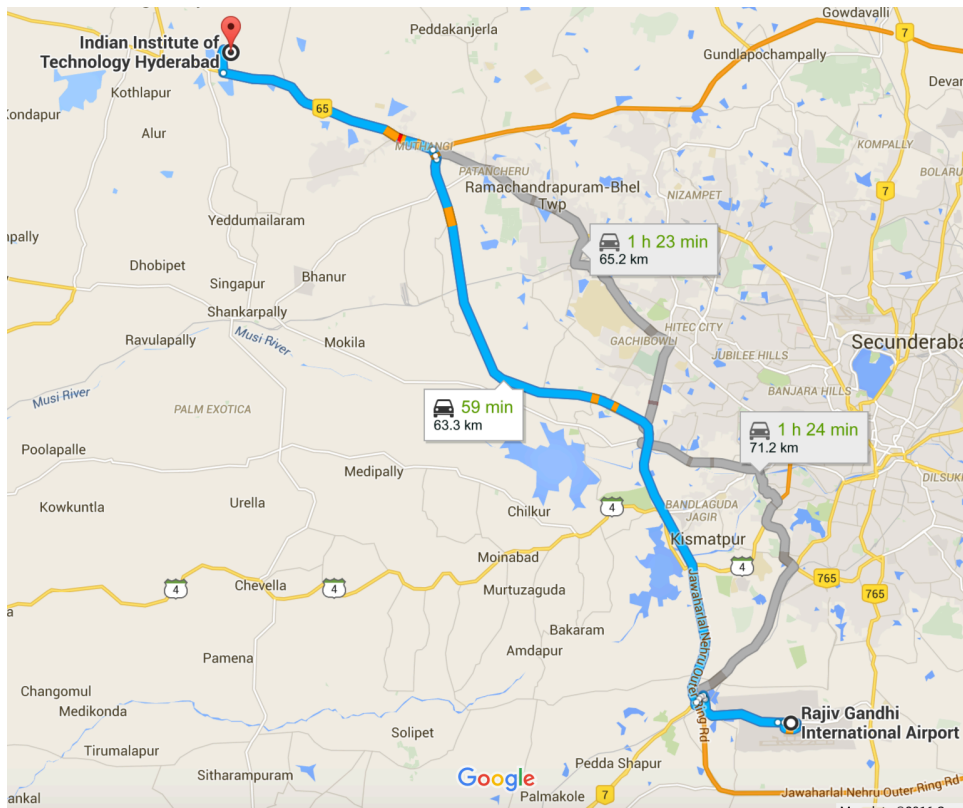

Steps to reach IITH from Airport

1. Get on ORR in Gandiguda from Airport Approach Road
2. Follow ORR to Muthangi, Hyderabad. Take exit 3 from ORR
3. Drive to Mumbai Hwy/NH 9 for 15 km, you will find the sign board of IITH on Right side

Steps to reach IITH from Mahatma Gandhi Bus Station (52 km)

1. Head north towards Mumbai Hwy/NH 65
2. Get Via Kukatpally, Patancheruvu
3. Follow ORR to Mumbai Hwy/NH 65
4. Merge onto ORR
5. Take exit towards Mumbai/NH65
6. Drive to Mumbai Hwy/NH 65 for 15 km, you will find the sign board of IITH on Right side

Steps to reach IITH from Secunderabad Railway Station

1. Take SD Road to Mahatma Gandhi Rd/NH 7 in Hyderabad
2. Follow NH 7 to Old Airport Rd in New Bowenpally
3. Continue on Old Airport Rd to Bhavani Nagar
4. Drive to Mumbai Hwy/NH 65
5. Continue to drive on Mumbai Hwy/NH 65, you will find the sign board of IITH on Right side